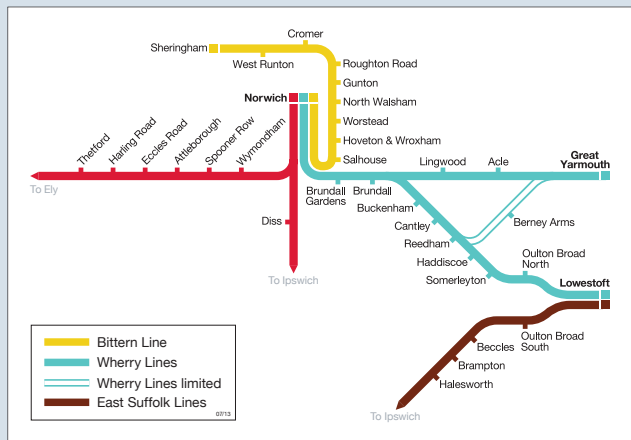

Take the train to study

Sources of train times and general information

Please contact your college/school in the first instance for further details of Greater Anglia's Post-16 Student Travel Scheme and the benefits it offers you.

Greater Anglia (which runs the trains)

www.greateranglia.co.uk

The Bittern Line (Norwich to Sheringham)

www.bitternline.com

The Wherry Lines (Norwich to Great Yarmouth and Lowestoft)

www.wherrylines.org.uk

The East Suffolk Line (Lowestoft to Ipswich)

www.eastsuffolkline.com

National Rail Enquiries 08457 48 49 50

www.nationalrailenquiries.co.uk

Bittern Line

Wherry Lines

The affordable, quick and green way for 'sixth form' students to travel – with discount tickets!

greateranglia.co.uk

GreaterAnglia

What the student travel scheme saves you on a three-month Season Ticket to North Walsham

The train is a fast and easy way to travel and increases your choice of where to study your A-levels or vocational courses after GCSEs – and it's much cheaper than you think.